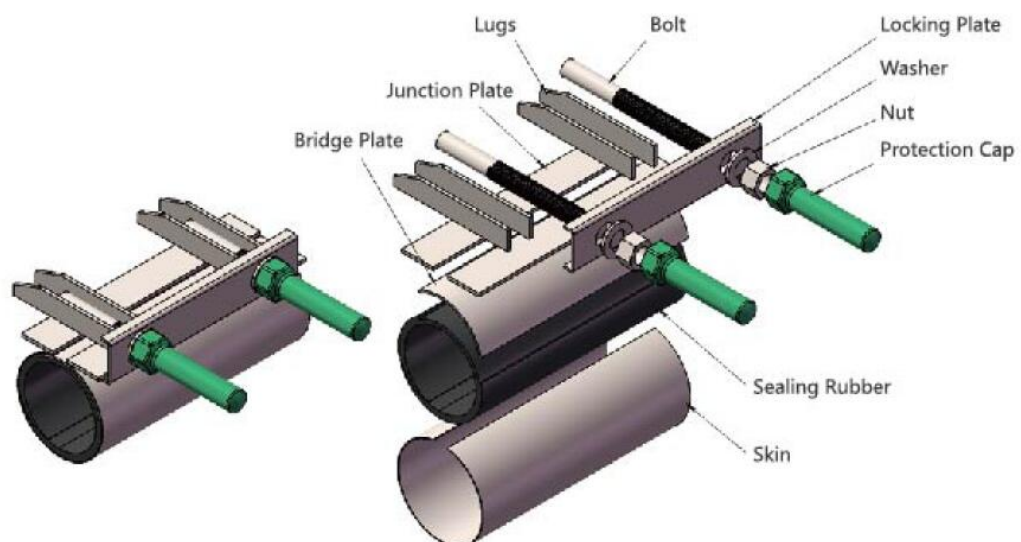

Material List

1. Bolts: SS304/SS316 with or without Teflon
2. Nuts: SS304/SS316 with or without Teflon
3. Gasket: SS304/SS316
4. Backpanet: SS304/SS316
5. Lining Plate: SS304/SS316
6. Detlector: SS304/SS316
7. Buckle: SS304/SS316
8. Rubber Sealing cylinder: EPDM/NBR/SBR
9. Outer casing: SS304/SS316