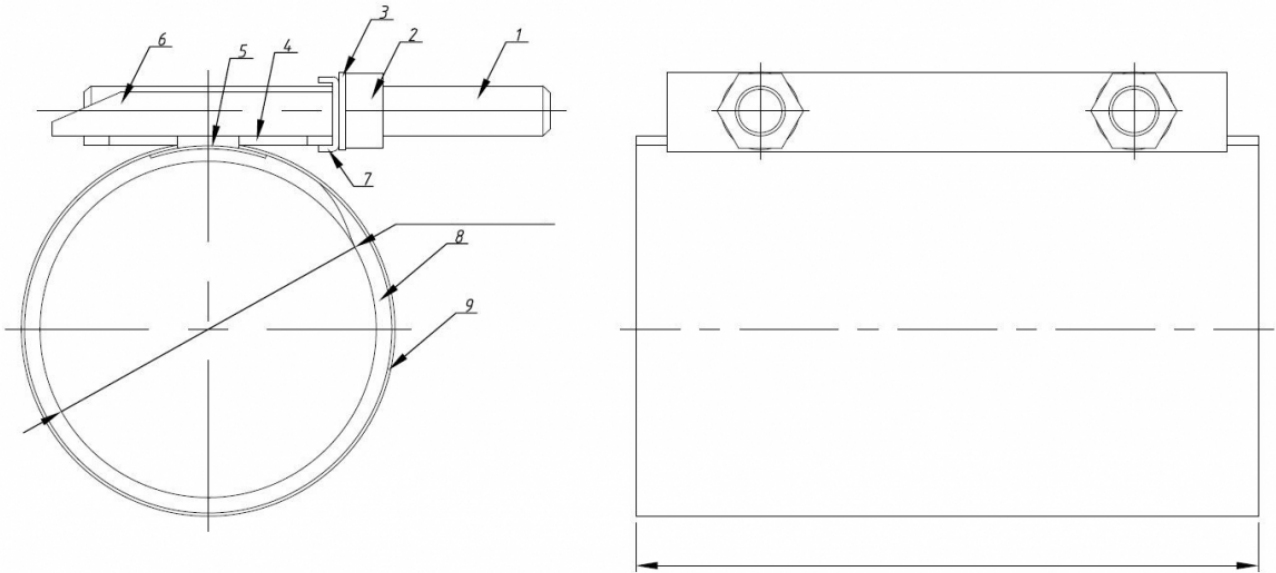

Davan Flowtek stainless steel repair clamp is a simple, quick and solid solution for repairs to pipes made of steel, copper, asbestos cements, cast iron and plastic pipes. Our stainless steel repair clamp can be used for the permanent repair of cracks, holes or complete breakages in pipes or for tapping. Davan Flowtek stainless steel repair clamp can be made of high quality SS 304 or SS 316. After welding procedures, the stainless steel repair clamp is completely passivated to guarantee optimum corrosion resistance. The clamp can be offered with EPDM and NBR.