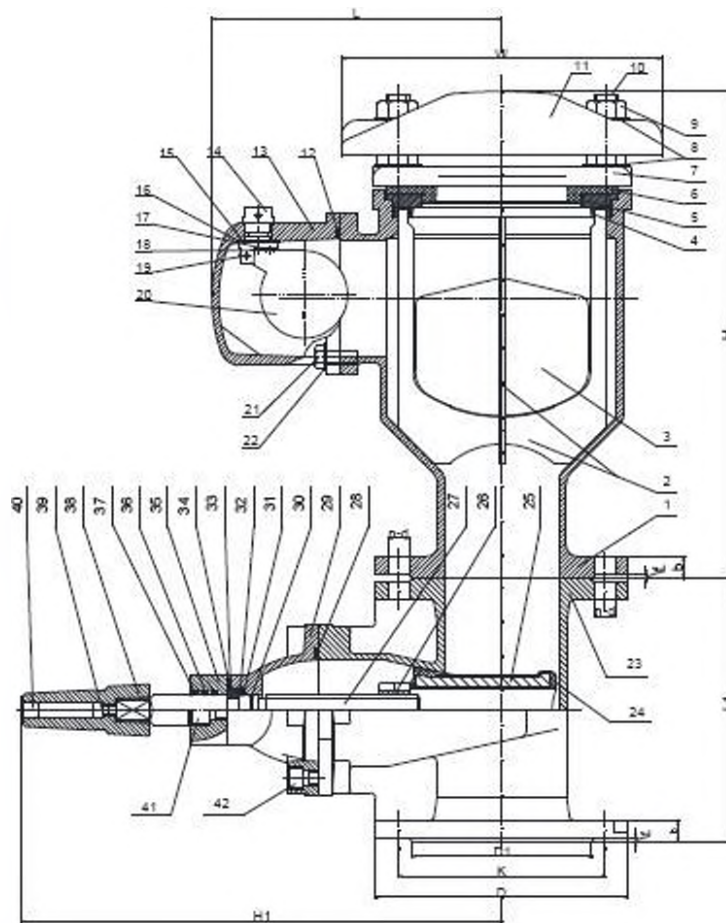

#### Technical specification:

Size: DN50-300

Design standard: EN1074-4:2000

Flange standard: EN1092-2:1997

Testing standard: EN12266-1:2012

Working pressure: 16kgs/cm<sup>3</sup>

Shell testing pressure: 25kgs/cm<sup>3</sup>

Seat test pressure: 18kgs/cm<sup>3</sup>

Media: water, neutral oil

External and internal coating: 100% fusion-bonded EPOXY

SS304/316 bolts/nuts/washers are available on request

## Material List

Body:Ductile Iron BS2879-500.7/DIN1693 GGG50/EN1563 GJS500

Float guide:ABS

Support: ABS

O-ring:EPDM BS2494

Cover:Ductile Iron BS2879-500.7/DIN1693 GGG50/EN1563 GJS500

Bolts and Nut: Zinc-plated steel BS4190

Seat:EPDM BS2494

Gasket: EPDM BS2494

Cap:Nylon/brass

Bracket: Nylon

Hinge pin: Stainless Steel BS1574

DIMENSION: MM

DN	L	H	D	K	D1	n-d	b	f	W	L1	H1
50	232	329	165	125	99	4-19	19	3	206	178	344
65	232	329	185	145	118	4-19	19	3	206	190	381
80	232	329	200	160	132	8-19	19	3	206	203	399
100	238	413	220	180	156	8-19	19	3	280	229	421
150	238	413	285	240	211	8-23	19	3	280	267	512
200	238	413	340	295	266	12-23	20	3	280	292	598
250	238	413	405	355	319	12-28	22	3	280	330	701
300	238	413	460	410	370	12-28	24.5	4	280	356	784