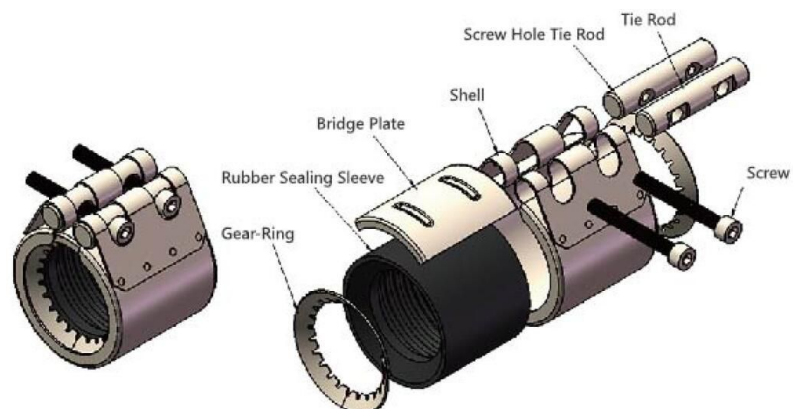

pipe repair couplings single multi function

pipe repair couplings single multi function, which can be used in water supply and drainage project.

Details

Technical specification:

O.D.Range: 21.7mm-379mm

Pressure: PN6-16

Specification

Material List

1.Shell: SS304/SS316

2.Bridge plate: SS304/SS316

3.Screw: carbon steel/SS304/SS316

4.Screw tie rod: carbon steel/SS304/SS316

5. Gear ring: ANSI 301

6. Rubber Sealing cylinder: EPDM/NBR/Viton