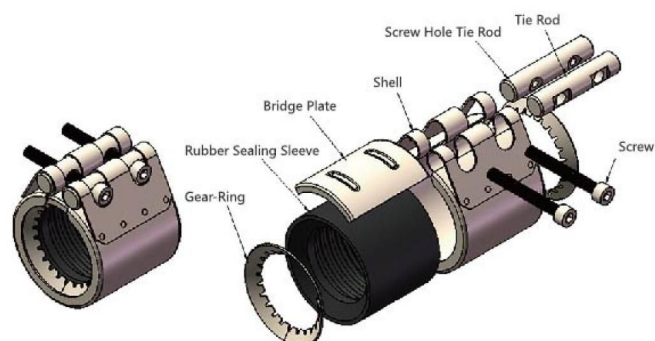

pipe repair coupling double multi function

pipe repair coupling double multi function, which can be used in water supply and drainage project.

Details

Technical specification:

O.D.Range: 42mm-201.5mm

Pressure: PN6-16

Material List

1.Shell: SS304/SS316

2.Bridge plate: SS304/SS316

3.Screw: carbon steel/SS304/SS316

4.Screw tie rod: carbon steel/SS304/SS316

5. Gear ring: ANSI 301

6. Rubber Sealing cylinder: EPDM/NBR/Viton

По вопросам продаж и поддержки обращайтесь: