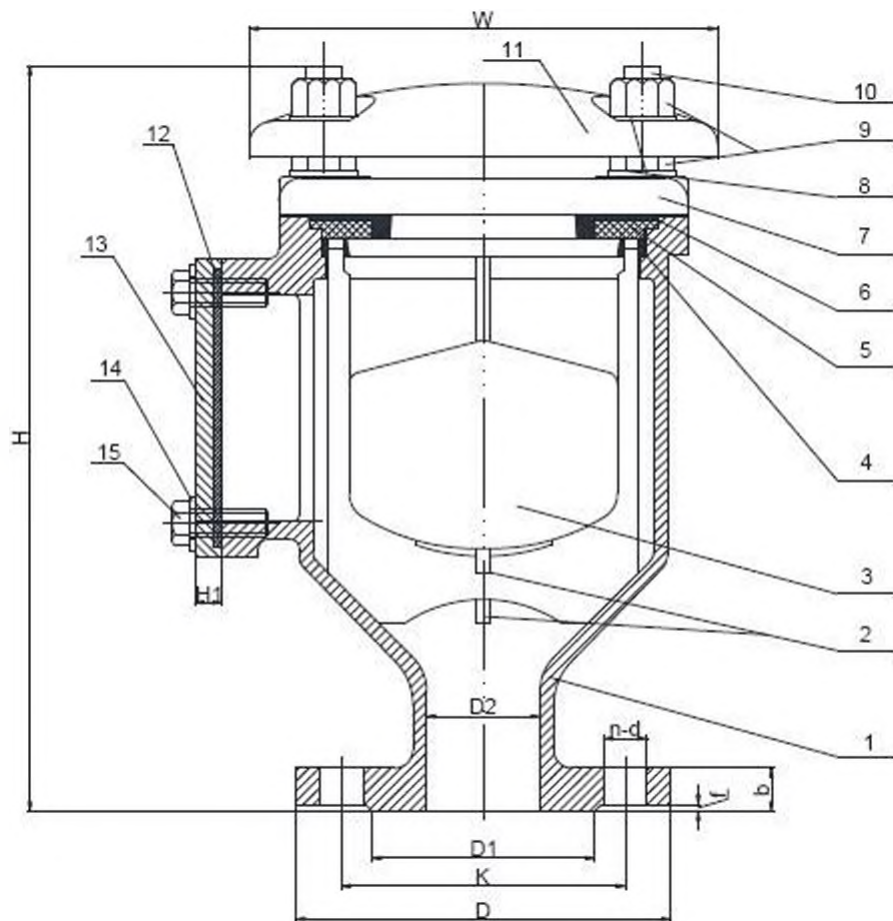

#### Technical specification:

Size: DN40-300

Design standard: EN1074-4:2000

Flange standard: EN1092-2:1997

Testing standard: EN12266-1:2012

Working pressure: 16kgs/cm<sup>3</sup>

Shell testing pressure: 25kgs/cm<sup>3</sup>

## Specification

### Material List

Body:Ductile Iron BS2879-500.7/DIN1693 GGG50/EN1563 GJS500

Float guide:ABS

Isolation valve: brass

O-ring: EPDM BS2494

Cover:Ductile Iron BS2879-500.7/DIN1693 GGG50/EN1563 GJS500

Bolts and Nut: Zinc-plated steel BS4190

Seat: EPDM BS2494

Gasket: EPDM BS2494

Cap:Nylon/brass

Bracket: Nylon

Hinge pin: Stainless Steel

DIMENSION : MM

DN	H	H1	D	K	D1	D2	n-d	b	f	W	Weight/kg
40	329	12	150	110	84	40	4-19	19	3	206	18.3
50	329	12	165	125	99	50	4-19	19	3	206	18.3
65	329	12	185	145	118	65	4-19	19	3	206	19.8
80	329	12	200	160	132	80	8-19	19	3	206	20.3
100	413	12	220	180	156	100	8-19	19	3	280	30
150	413	12	285	240	211	150	8-23	19	3	280	41
200	413	12	340	295	266	150	12-23	20	3	280	36.3
250	413	12	405	355	319	150	12-28	22	3	280	42.2
300	413	12	460	410	370	150	12-28	24.5	4	280	51.2