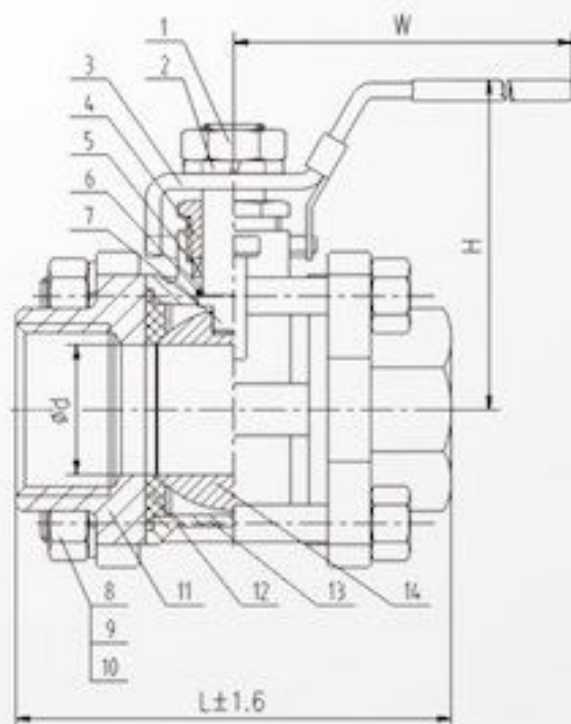

3pc wcb ball valve with threaded connection

3pc wcb ball valve with threaded connection, which can be used in water supply and drainage project.

Details

Technical specification:

Design: DIN3357

Working Pressure: 1000PSI PN64

Working temperature: -20-232 degree Celsius

Medium: water, oil, gas or other corrosive liquid

Threaded standard: NPT, BSPT, BSP DIN295/2999

Face to Face: DIN3202-M3

Specification

Material List

1. Nut: SS304/316
2. Spring Washer: SS304/316
3. Handle: SS304/316
4. Gland: SS304/316
5. Packing: PTFE
6. Thrust Gasket: PTFE
7. Stem: SS304/316
8. Nut: SS304/316
9. Bolt: SS304/316
10. Spring Washer: SS304/316
11. Bonnet: WCB/CF8/CF8M
12. Seat: PTFE
13. Body: WCB/CF8/CF8M
14. Ball: SS304/316

3PC WCB thread ball valve

标准规范 Applicable Standards	
设计制造 Design	DIN3357
结构长度 FACE to FACE	DIN3202-M3
连接螺纹 End Threaded	DIN259/DIN2999
试验 Testing	DIN3230/EN12266

序号NO.	零件名称PART NAME	材料MATERIAL
1	螺母 Nut	304/316
2	弹垫 Spring Washer	304/316
3	手柄 Handle	304/316
4	填料压盖 Gland	304/316
5	填料 Packing	PTFE
6	止推垫片 Thrust Gasket	PTFE
7	阀杆 Stem	304/316
8	螺母 Nut	304/316
9	螺栓 Bolt	304/316
10	弹垫 Spring Washer	304/316
11	阀盖 Bonnet	WCB/CF8/CF8M
12	阀座 Seat	PTFE
13	阀体 Body	WCB/CF8/CF8M
14	球体 Ball	304/316